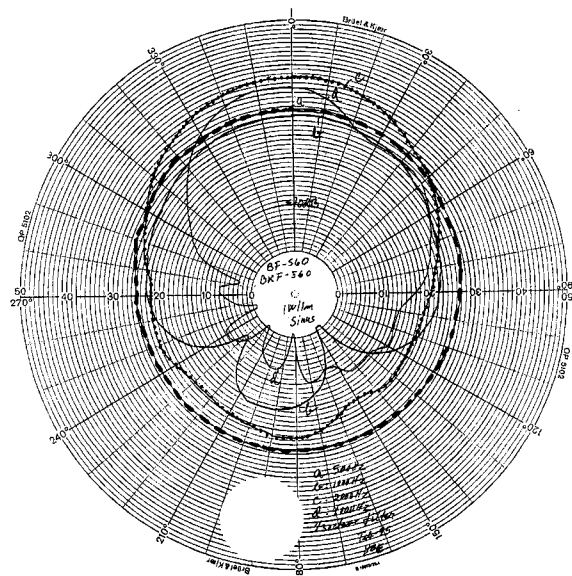

Ceiling Loudspeaker 65020300-560

Specification

Material / Colour / Finish	Aluminium / RAL9010
Mounting	Springs
Terminal	Spring clamp
Weight without / with transformer (T)	0.5 / 0.8 Kg
Rated power / max. power	6 Watt
IP Rating	42
Max / min ambient temperature	+90/ -20 °C
Impedance	on request
Standard model transformer	100V & 50V
Effective frequency range	180 – 15000 Hz
SPL 1W / 1m	90 dB
Dispersion (-6dB) 1kHz / 4kHz	170° / 60°

1W/1m 1/3 octave pink noise

Transformer: 100/50 volt
Secondary nominal tapings:

common:4	6.0 W
common:3	3.0 W
common:2	1.5 W

Morley Avenue
Mapperley
Nottingham
NG3 5FW
England

Tel: +44 (0) 115 955 11 99
Fax: +44 (0) 115 955 19 19
E-mail: spectorldumenex.uk@tycoint.com
http: www.spector-lumenex.co.uk

tyco
Engineering
Services

Spector
Lumenex

NOTES:-

- 1) LUMINESCENER TYPE - S/L BEZEL/GRID.
- 2) MATERIAL - ALUMINIUM.
- 3) COLOUR/TINT :- WHITE (PHL 8000).
- 4) MOUNTING - CEILING VIA FIXTURES.
- 5) TERMINALS - SPRING LOAF.
- 6) CABLE ENTRY - VIA REAR.
- 7) MOUNTING - MA REAR.
- 8) MOUNTING - MA REAR.
- 9) MOUNTING - MA REAR.
- 10) MOUNTING - MA REAR.
- 11) MOUNTING - MA REAR.
- 12) MOUNTING - MA REAR.
- 13) MOUNTING - MA REAR.
- 14) MOUNTING - MA REAR.
- 15) MOUNTING - MA REAR.
- 16) MOUNTING - MA REAR.

FRONT VIEW

SIDE ELEVATION