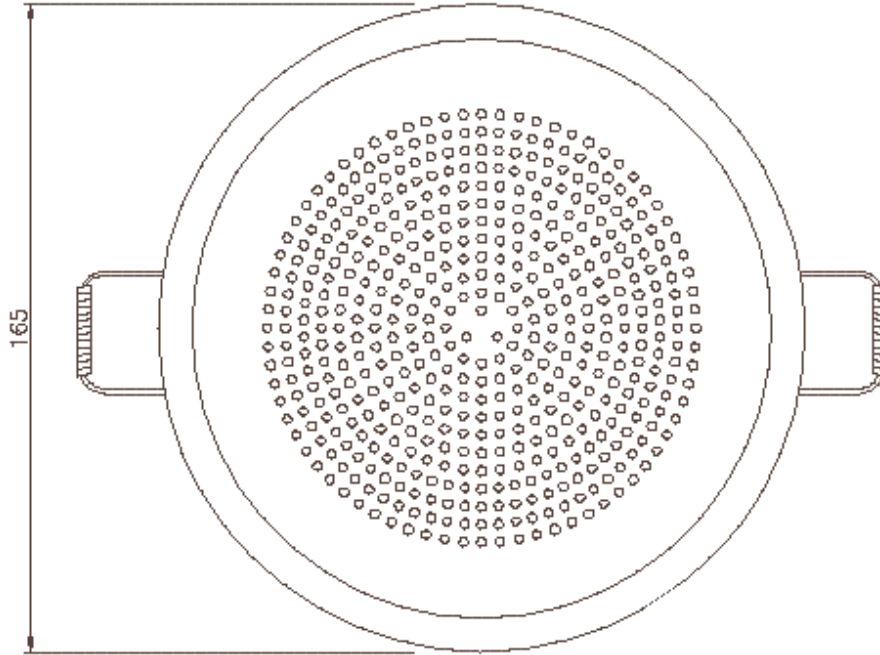

NOTES:-

1) LUMINESCENER TYPE - S/L BEZEL/GRID.
2) MATERIAL - ALUMINIUM.
3) COLOUR/TINT :- WHITE (PHL 8000).
4) MOUNTING - CEILING VIA FIXTURES.
5) TERMINALS - SPRING LOAF.
6) CABLE ENTRY - VIA REAR.
7) MOUNTING - MA REAR.
8) MOUNTING - MA REAR.
9) MOUNTING - MA REAR.
10) MOUNTING - MA REAR.
11) MOUNTING - MA REAR.
12) MOUNTING - MA REAR.
13) MOUNTING - MA REAR.
14) MOUNTING - MA REAR.
15) MOUNTING - MA REAR.
16) MOUNTING - MA REAR.

FRONT VIEW