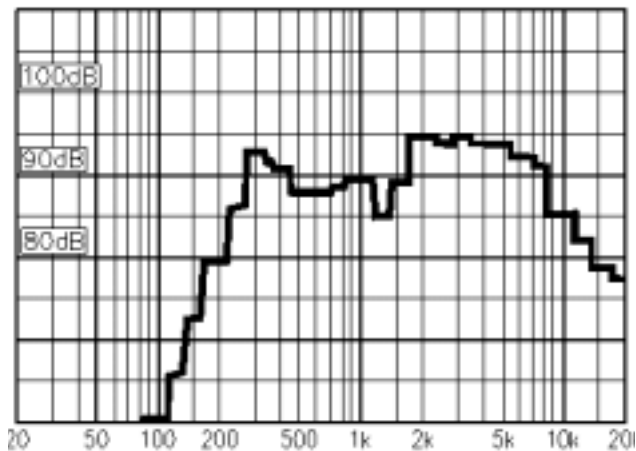

Ceiling Loudspeaker 65020300-560

Specification

Material / Colour / Finish	Aluminium / RAL9010
Mounting	Springs
Terminal	Spring clamp
Weight without / with transformer (T)	0.5 / 0.8 Kg
Rated power / max. power	6 Watt
IP Rating	42
Max / min ambient temperature	+90/ -20 °C
Impedance	on request
Standard model transformer	100V & 50V
Effective frequency range	180 – 15000 Hz
SPL 1W / 1m	90 dB
Dispersion (-6dB) 1kHz / 4kHz	170° / 60°

1W/1m 1/3 octave pink noise

Transformer: 100/50 volt
Secondary nominal tapings:

common:4	6.0 W
common:3	3.0 W
common:2	1.5 W

Morley Avenue
Mapperley
Nottingham
NG3 5FW
England

Tel: +44 (0) 115 955 11 99
Fax: +44 (0) 115 955 19 19
E-mail: spectorldumenex.uk@tycoint.com
http: www.spector-lumenex.co.uk

FRONT VIEW

SIDE ELEVATION