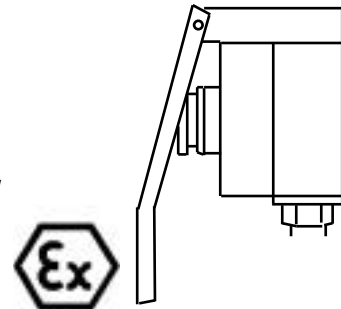

## Explosion-proof Knee Switch D10/KS

The D10/KS is an explosion proof momentary 'paddle' activated switch designed to facilitate hands free control of a voice communication package.

The unit is Zone 1 certified and weatherproof to IP66 and is specifically packaged for reliable usage in aggressive environments e.g. Drill floor application on an offshore oil rig.

### Key Features

- ◆ All glass reinforced construction - corrosion resistant
- ◆ Activator is stainless steel
- ◆ EExe cable gland entry - low cost termination
- ◆ Light weight - simple installation

Morley Avenue  
Mapperley  
Nottingham  
NG3 5FW  
England