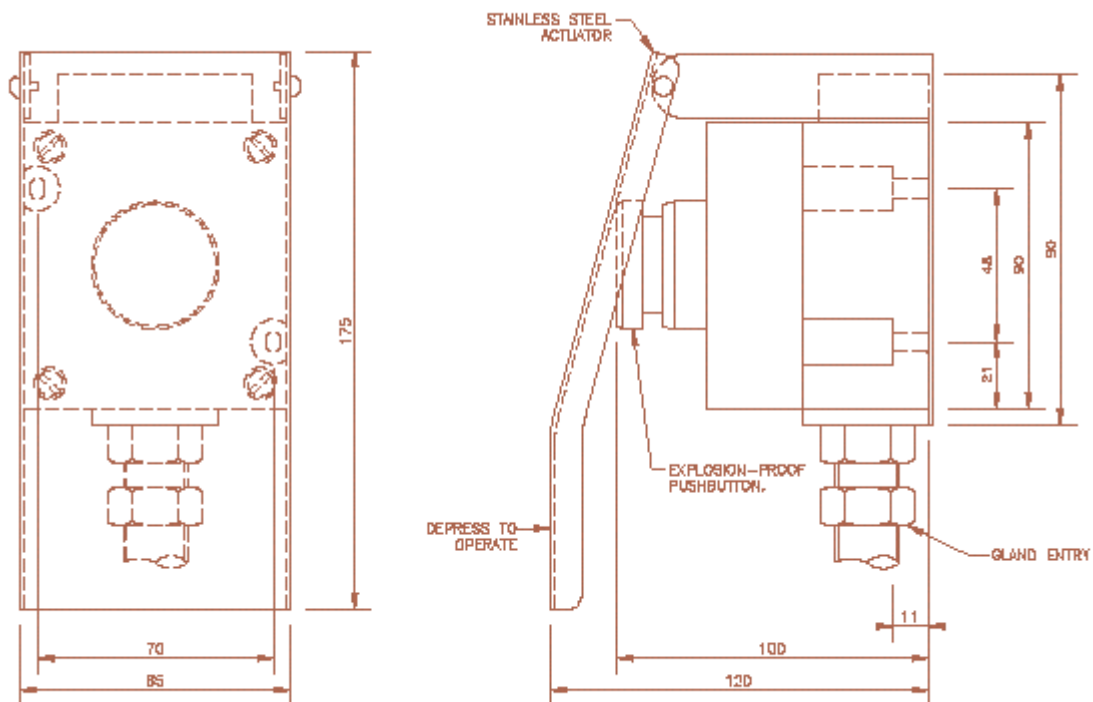

Key Features

- All glass reinforced construction - corrosion resistant
- Activator is stainless steel
- EExe cable gland entry - low cost termination
- Light weight - simple installation